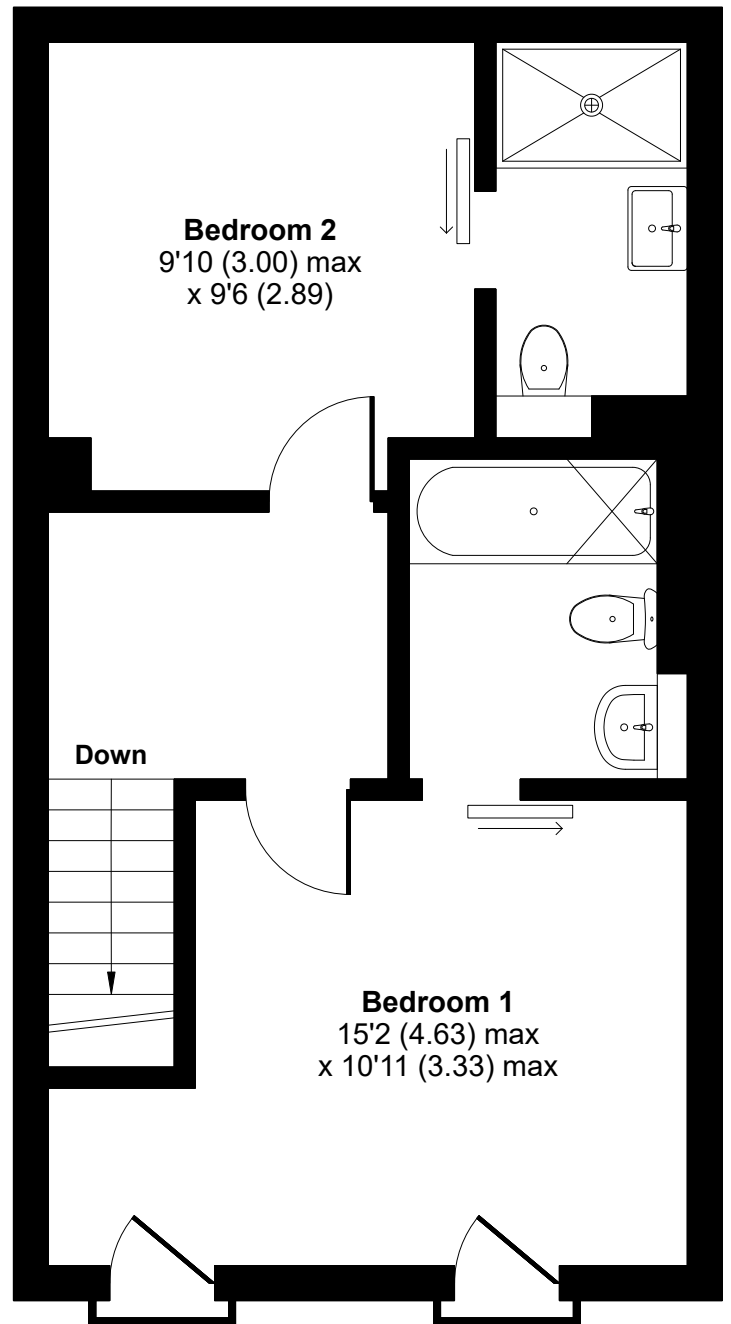

# Happy Walk, Leeds, LS9

Approximate Area = 916 sq ft / 85.1 sq m

For identification only - Not to scale

**GROUND FLOOR**

**FIRST FLOOR**